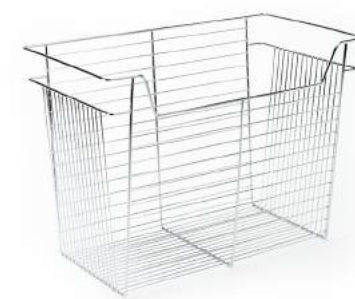

Closet Accessories

Enhance your closet with an added touch of organization using our coordinating accessories. Including handles, shoe storage, jewelry organizers, hampers and much more, our accessories will fine tune your storage, keeping your closet clutter-free.