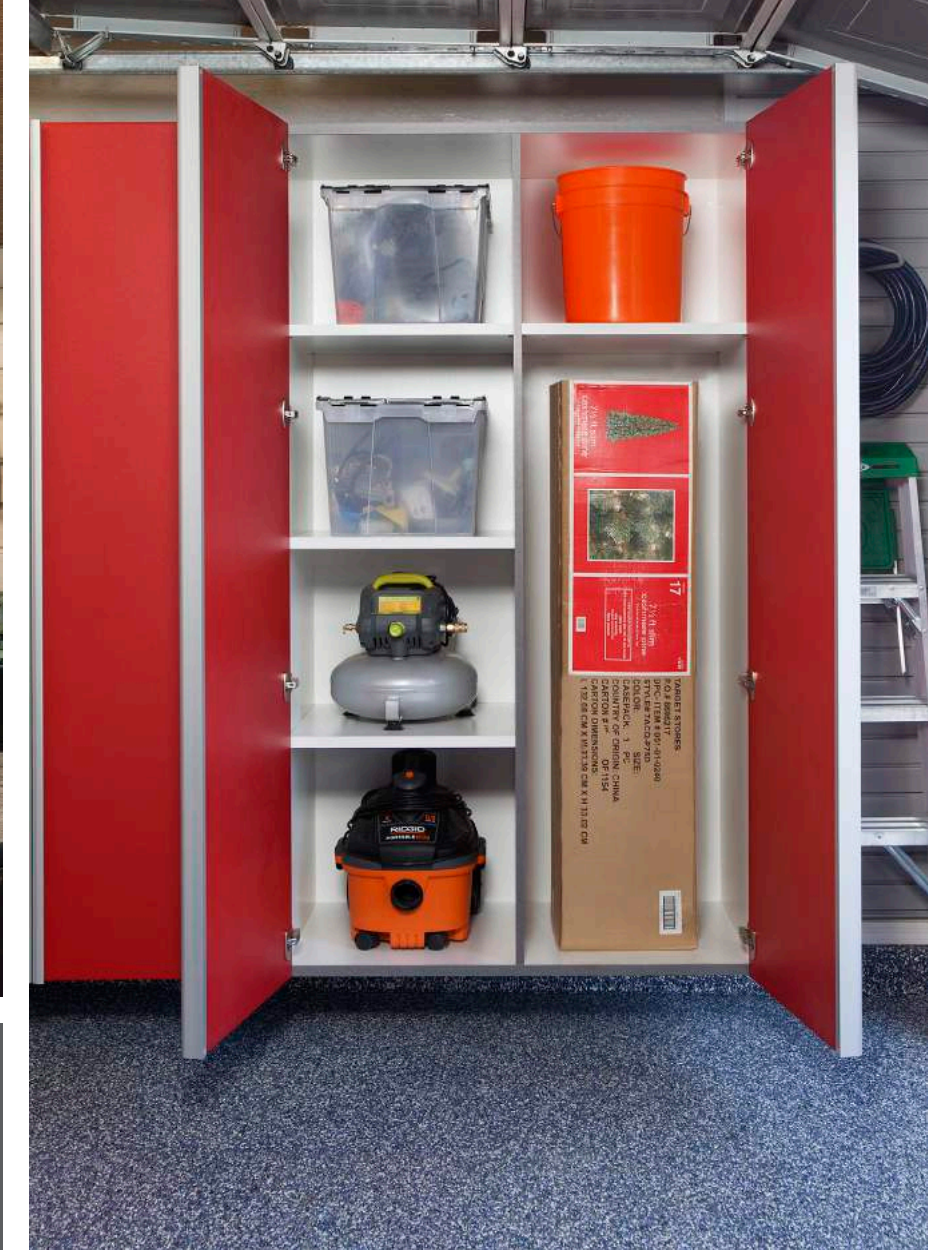

Wall-Mounted Cabinets: To protect your belongings from water, debris and pests, all of our cabinets are securely anchored directly to the garage wall to create a “floating” cabinet.

Functional workbenches are essential for hobbyists and handymen alike. Our workbenches are custom designed to include drawers, cabinets and/or open spaces for stools. Choosing the right countertop for your workbench is essential. We offer Stainless Steel, Butcher Block, Ebony Star or Milano Quartz Laminate (shown above).

Shelving: Our one-inch fixed and adjustable shelving is 25 percent thicker than the industry standard and has a load-bearing capacity of 100 pounds.

Custom Sizing: A wide variety of cabinet heights, depths and widths allows for endless design possibilities and customization. Extra deep cabinets have enough room to fit large storage bins on a shelf, doubling the capacity of the competitors' cabinets.