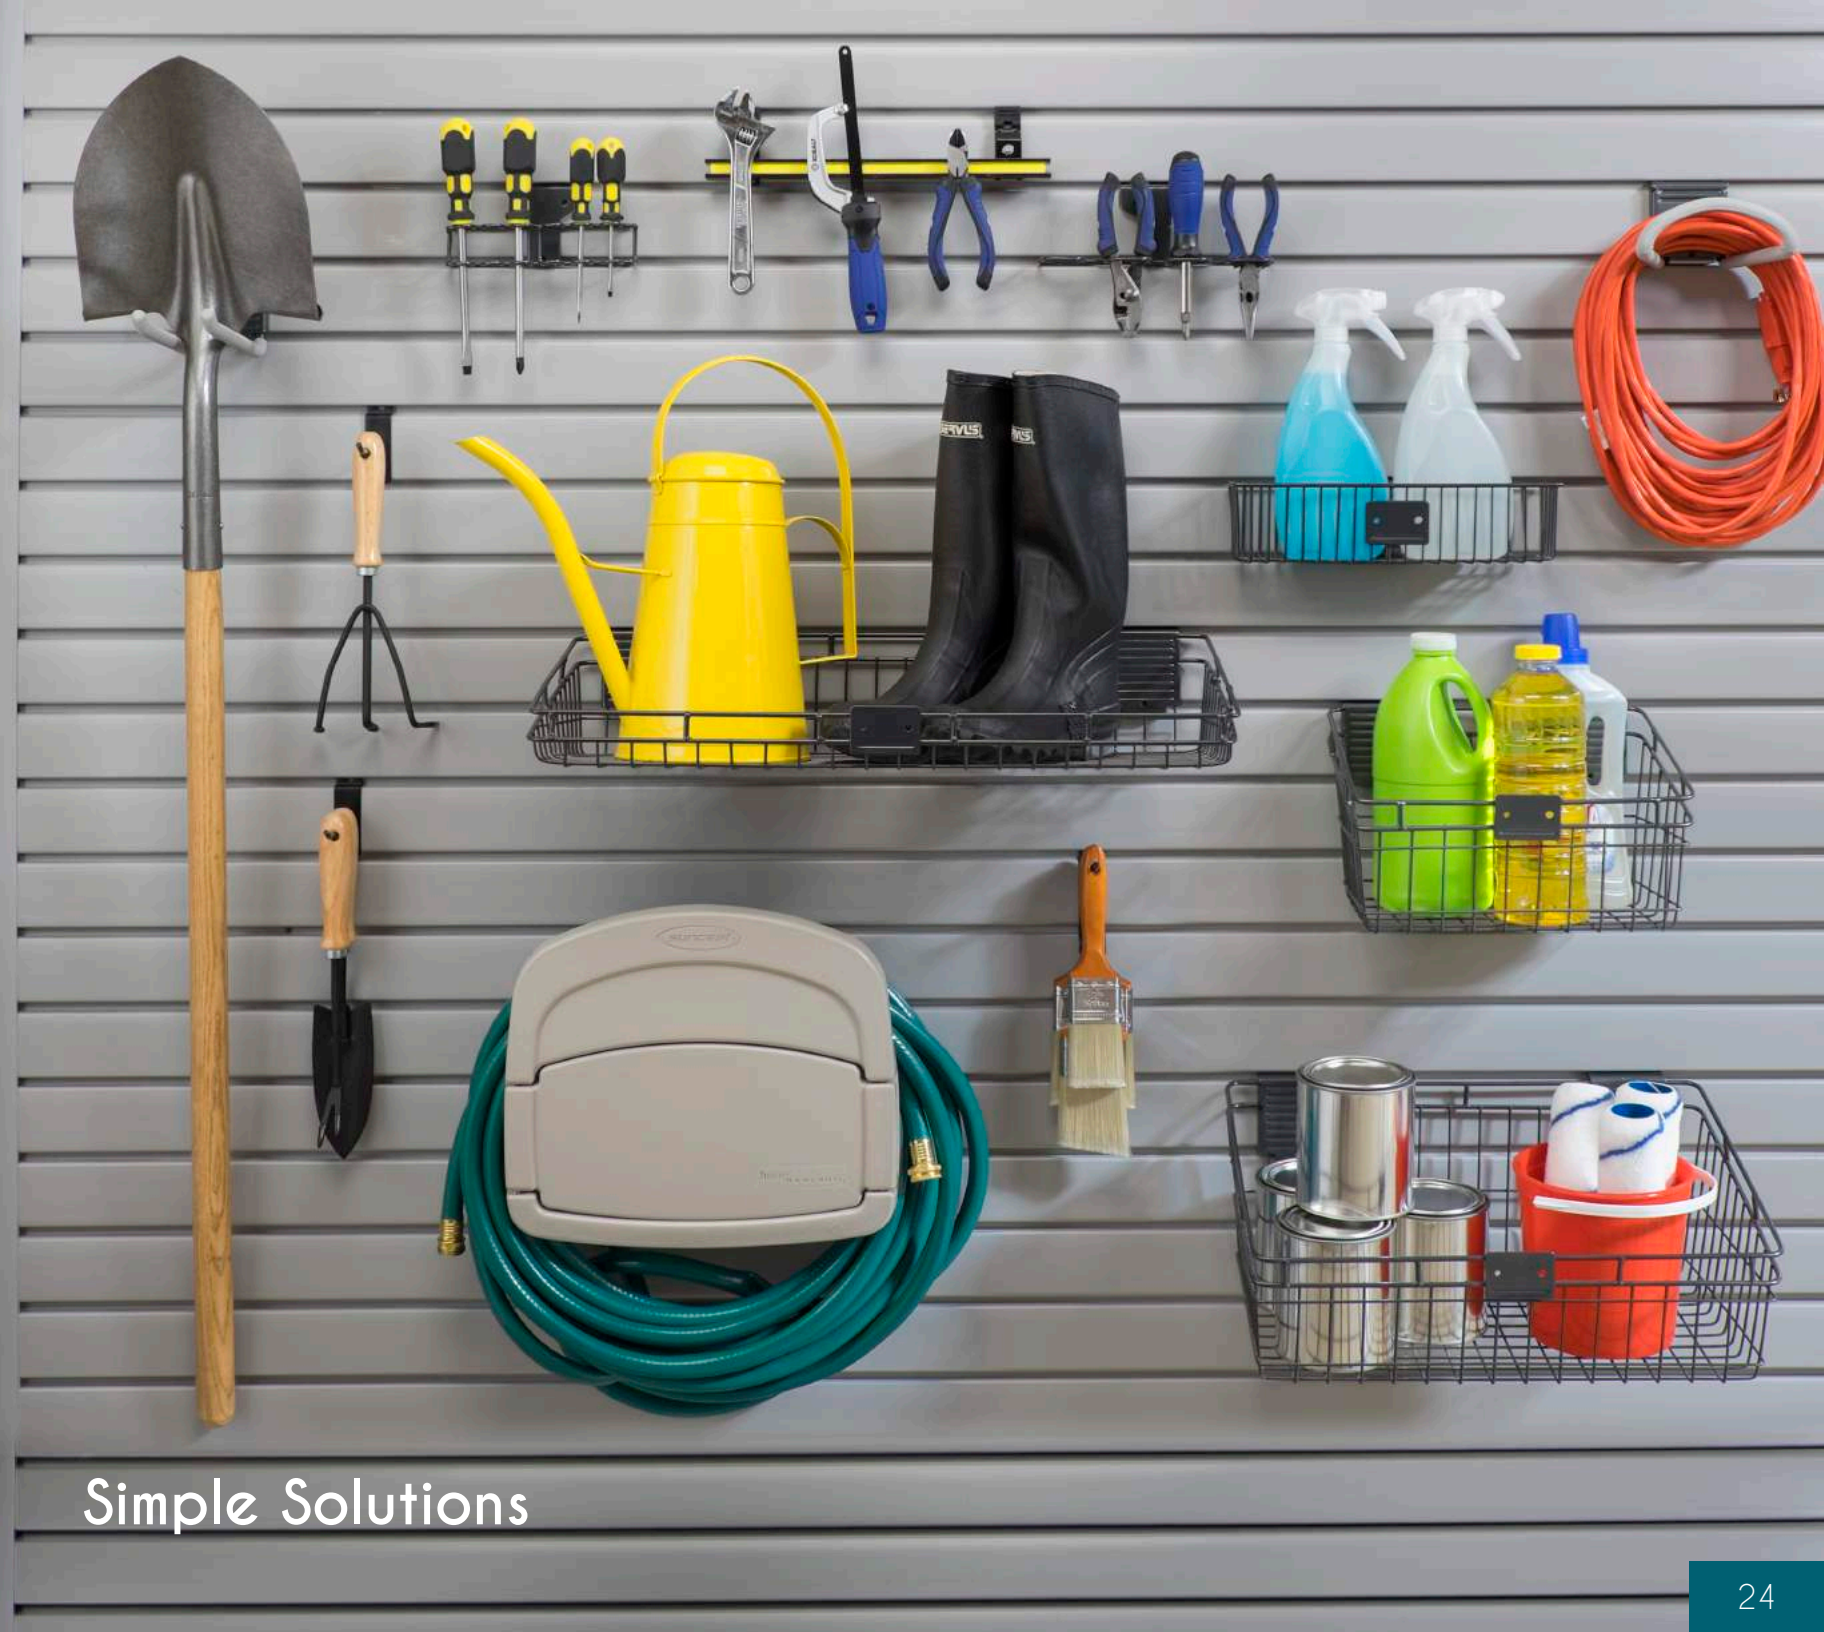

Overhead Storage Racks: Our ceiling storage units have the highest weight capacities of any over head racks on the market. Ceiling racks are perfect for storing seasonal items and less frequently used bulky items.